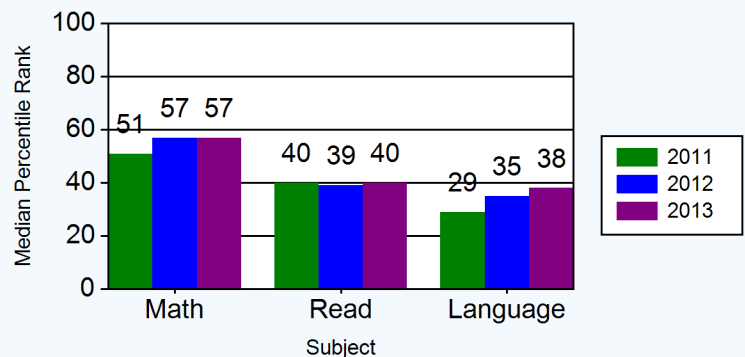

School Mission and Goals

Not Avail

A-F Letter Grade For The School	B
The Federal School Improvement Status	None
The AMO Status For This School	Not Met
The AYP Status For This School	Discontinued

Test Results for Spring 2013

Arizona's Instrument to Measure Standards (AIMS)

Norm Referenced

Measure of Academic Progress (MAP)

Coming Soon

On campus Incidents: No incidents reported

No comments reported

Arizona English Language Learners Assessment (AZELLA)